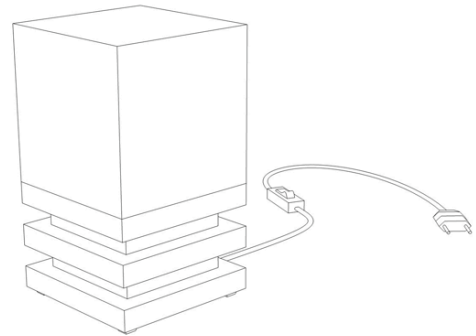

1

2

3

4

SUGAR
CUBE
LIGHT

5

6

7

8

MAX. 11W

max 120 mm