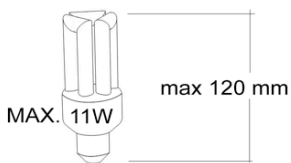

1

2

3

4

SUGAR
CUBE
LIGHT

5

6

7

8

MAX. 11W

max 120 mm