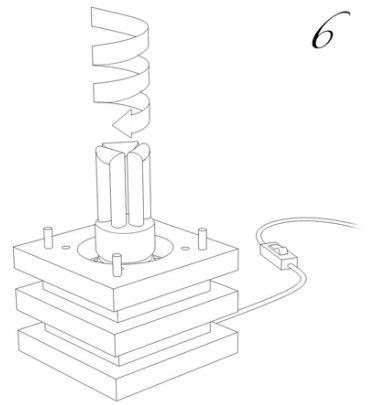

1

2

3

4

SUGAR
CUBE
LIGHT

5

6

7

8

MAX. 11W

max 120 mm