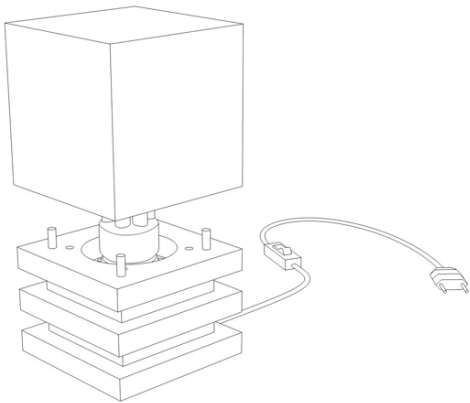

1

2

3

4

SUGAR
CUBE
LIGHT

5

6

7

8

MAX. 11W

max 120 mm