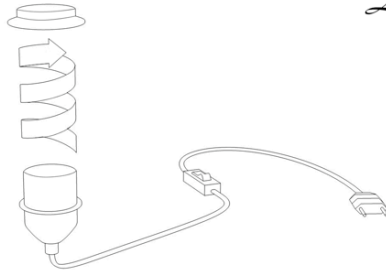

1

2

3

4

SUGAR
CUBE
LIGHT

5

6

7

8

MAX. 11W

max 120 mm