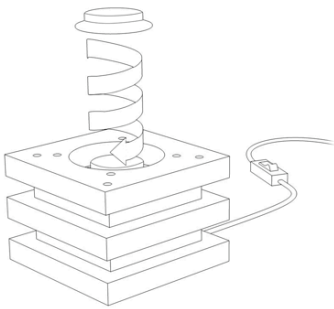

1

2

3

4

SUGAR
CUBE
LIGHT

5

6

7

8

MAX. 11W

max 120 mm