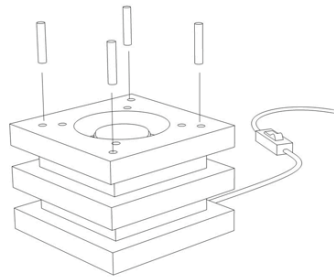

1

2

3

4

SUGAR
CUBE
LIGHT

5

6

7

8

MAX. 11W

max 120 mm