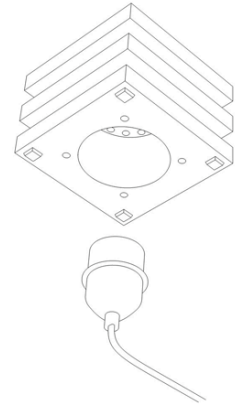

1

2

3

4

SUGAR
CUBE
LIGHT

5

6

7

8

MAX. 11W

max 120 mm